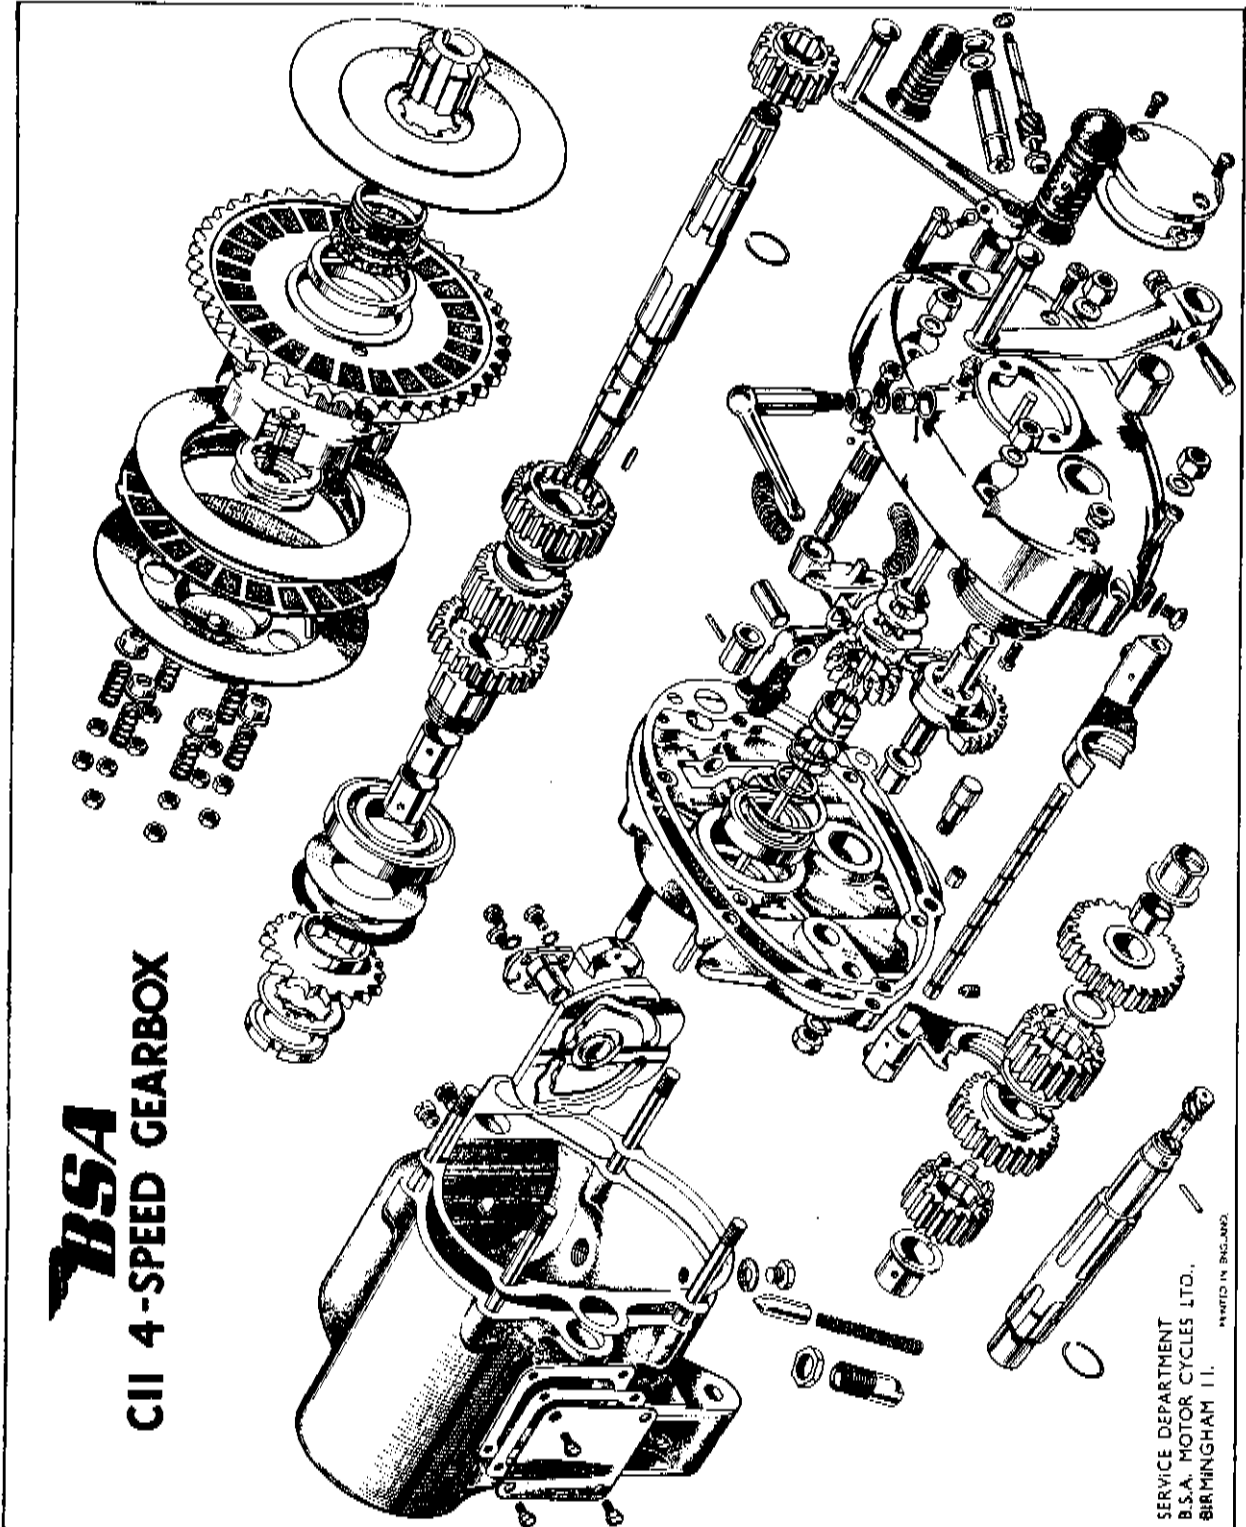

BSA SERVICE SHEET No. 403

Reprinted June, 1959

Fig. C3. The "C" Group 3-speed Gearbox (Exploded View)

BSA SERVICE SHEET No. 403A

Reprinted Jan., 1958.

BSA C11 4-SPEED GEARBOX

SERVICE DEPARTMENT
B.S.A. MOTOR CYCLES LTD.,
BIRMINGHAM 11.
MADE IN ENGLAND.

C11 Gearbox 4-Speed (Exploded View)

BSA SERVICE SHEET No. 403B

Reprinted August 1957

Printed in England

BSA

Light 4 Speed Gear-box
1956 - C10L - C12

SERVICE DEPT., B.S.A. MOTOR CYCLES LTD., BIRMINGHAM 11, ENGLAND.