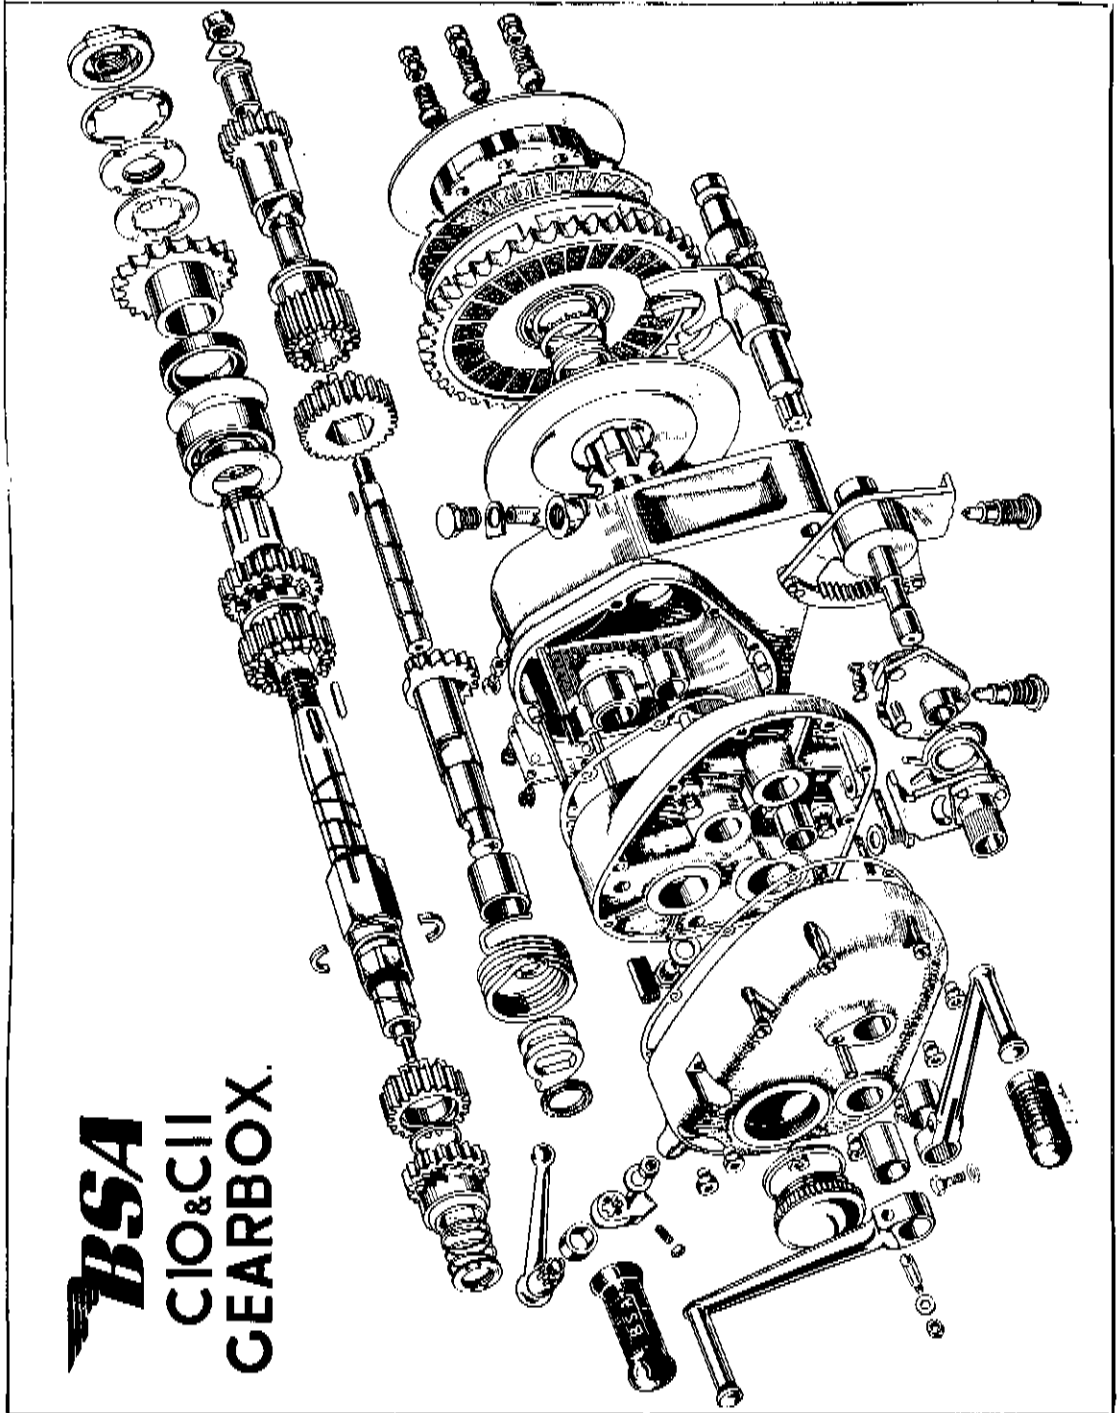

BSA SERVICE SHEET No. 403

Reprinted June, 1959

Fig. C3. The "C" Group 3-speed Gearbox (Exploded View)

BSA SERVICE SHEET No. 403A

Reprinted Jan., 1958.

BSA C11 4-SPEED GEARBOX

SERVICE DEPARTMENT
B.S.A. MOTOR CYCLES LTD.,
BIRMINGHAM 11.
MADE IN ENGLAND.

C11 Gearbox 4-Speed (Exploded View)

BSA SERVICE SHEET No. 403B

Reprinted August 1957

Printed in England

BSA

Light 4 Speed Gear-box
1956 - C10L - C12

SERVICE DEPT., B.S.A. MOTOR CYCLES LTD., BIRMINGHAM 11, ENGLAND.